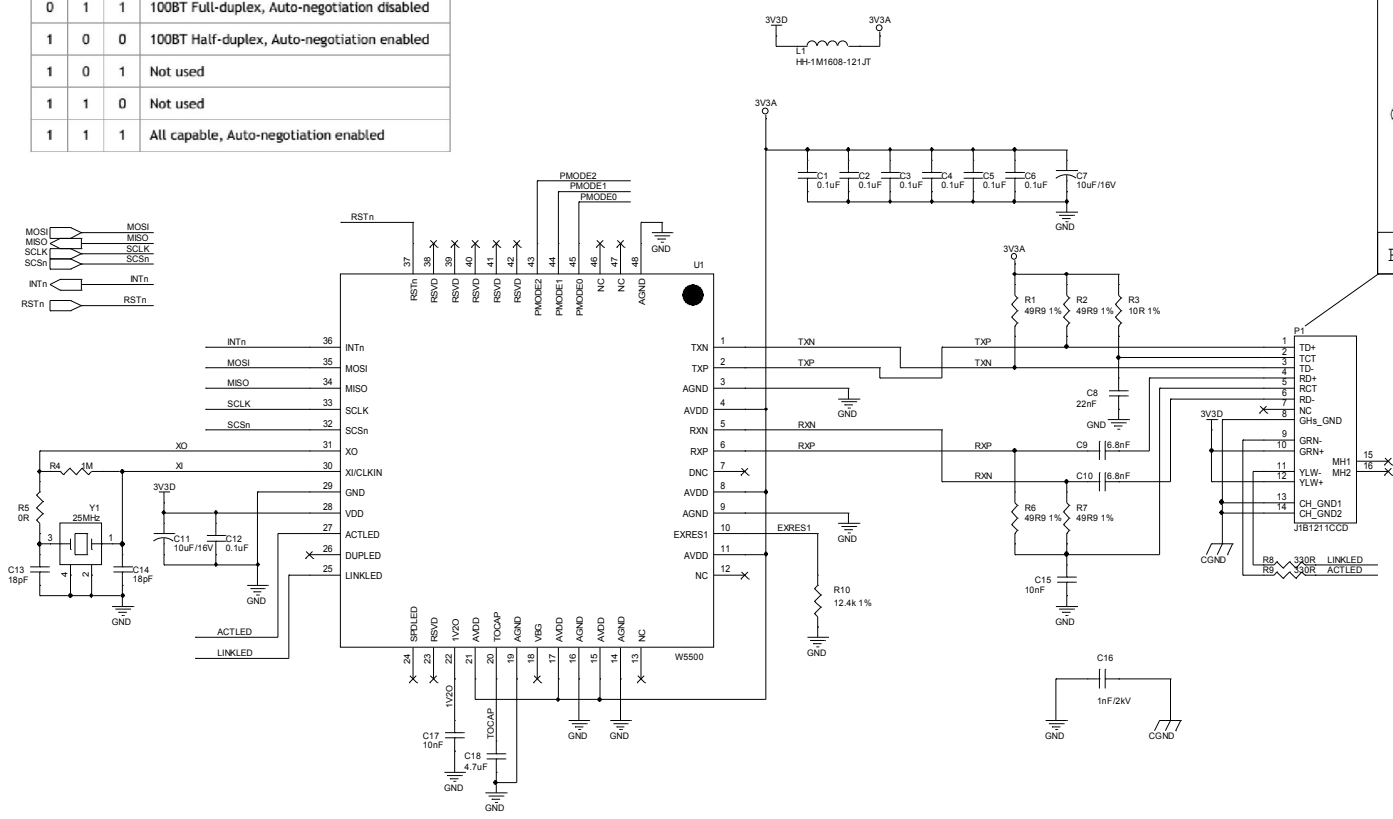

PMODE [2:0]			Description
2	1	0	
0	0	0	10BT Half-duplex, Auto-negotiation disabled
0	0	1	10BT Full-duplex, Auto-negotiation disabled
0	1	0	100BT Half-duplex, Auto-negotiation disabled
0	1	1	100BT Full-duplex, Auto-negotiation disabled
1	0	0	100BT Half-duplex, Auto-negotiation enabled
1	0	1	Not used
1	1	0	Not used
1	1	1	All capable, Auto-negotiation enabled

RJ45 WITH MAGNETICS