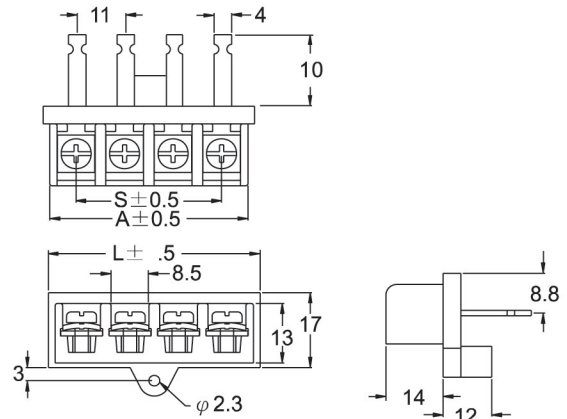

.433" Audio Terminal Blocks

TYPE:TEH-1

Pitch:11.00mm

TEH-122-04

Terminal style: 22

TEH-124-04

Terminal style: 24

Poles	2	3	4	5	6	7	8	9	10	11	12				
A(mm)	33.5	44.5	55.5	66.5	77.5	88.5	99.5	111	122	133	144				
L(mm)	25.6	36.6	47.6	58.6	69.6	80.6	91.6	103	114	125	136				
S(mm)	11.0	22.0	33.0	44.0	55.0	66.0	77.0	88.0	99.0	110	121				