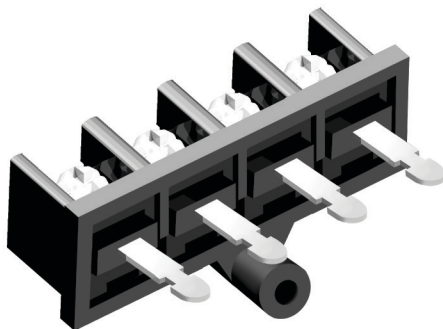

.433" Audio Terminal Blocks

TYPE:TEH-1

Pitch:11.00mm

TEH-122-04

Terminal style: 22

TEH-124-04

Terminal style: 24

Poles	2	3	4	5	6	7	8	9	10	11	12				
A(mm)	33.5	44.5	55.5	66.5	77.5	88.5	99.5	111	122	133	144				
L(mm)	25.6	36.6	47.6	58.6	69.6	80.6	91.6	103	114	125	136				
S(mm)	11.0	22.0	33.0	44.0	55.0	66.0	77.0	88.0	99.0	110	121				