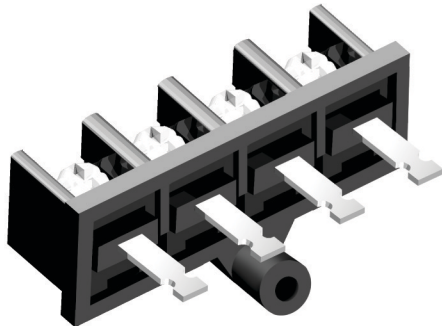

.433" Audio Terminal Blocks

TYPE:TEH-1

Pitch:11.00mm

TEH-122-04

Terminal style: 22

TEH-124-04

Terminal style: 24

Poles	2	3	4	5	6	7	8	9	10	11	12				
A(mm)	33.5	44.5	55.5	66.5	77.5	88.5	99.5	111	122	133	144				
L(mm)	25.6	36.6	47.6	58.6	69.6	80.6	91.6	103	114	125	136				
S(mm)	11.0	22.0	33.0	44.0	55.0	66.0	77.0	88.0	99.0	110	121				