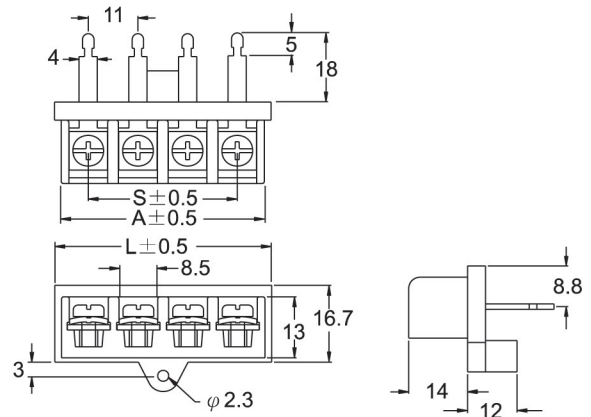

.433" Audio Terminal Blocks

TYPE:TEH-1

Pitch:11.00mm

TEH-122-04

Terminal style: 22

TEH-124-04

Terminal style: 24

Poles	2	3	4	5	6	7	8	9	10	11	12				
A(mm)	33.5	44.5	55.5	66.5	77.5	88.5	99.5	111	122	133	144				
L(mm)	25.6	36.6	47.6	58.6	69.6	80.6	91.6	103	114	125	136				
S(mm)	11.0	22.0	33.0	44.0	55.0	66.0	77.0	88.0	99.0	110	121				