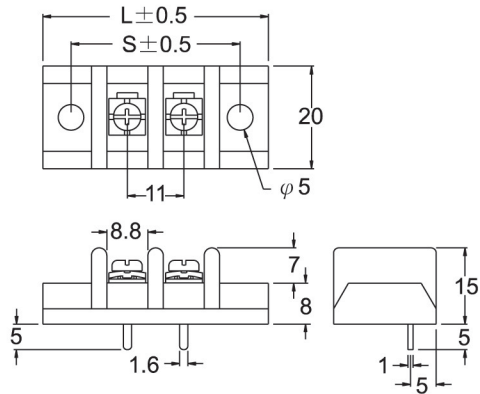

T56-SS11-02

Terminal style: S11