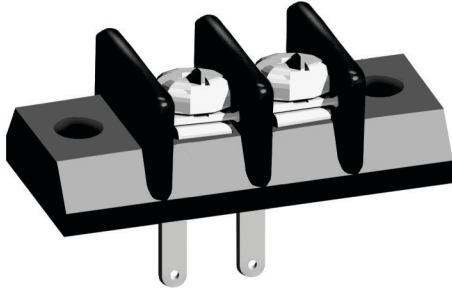

.433" Barrier Terminal Blocks

TYPE:T56

Pitch:11.00mm

T56-SS63-02

Terminal style: S63