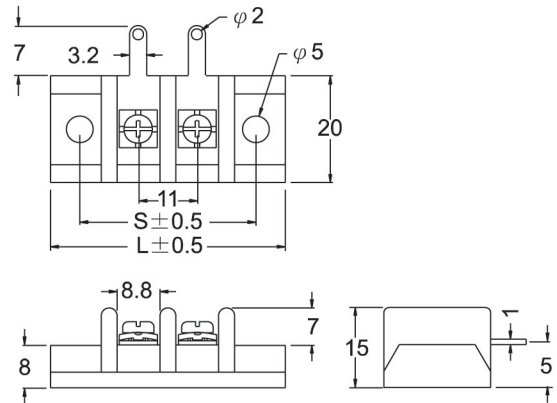

.433" Barrier Terminal Blocks

TYPE:T56

Pitch:11.00mm

T56-SB20-02

Terminal style: B20