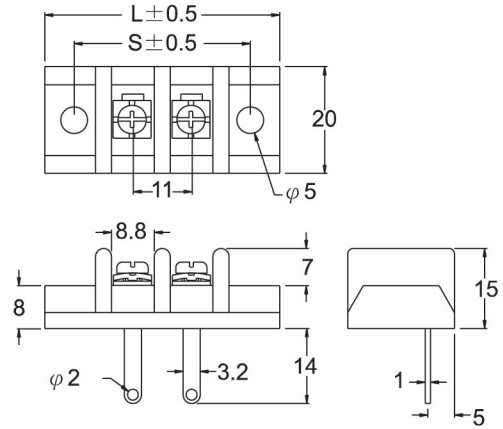

.433" Barrier Terminal Blocks

TYPE:T56

Pitch:11.00mm

T56-SS63-02

Terminal style: S63