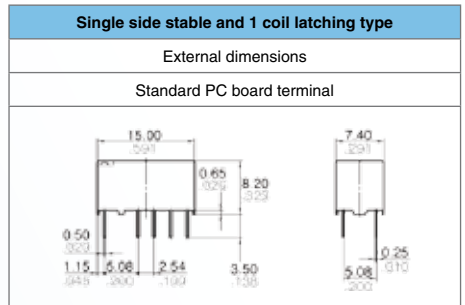

Pin layout and schematic
(BOTTOM VIEW) 1 coil latching

TX-1

Features:

- Optimized for low level load

Test:

Sample: TX2-4.5V / TX2-4.5V-1

Contact material: AgPd+Au clad (stationary),
AgPd (movable)

Measurement condition:

20mV 1mA (1kHz), Delay time 200ms

[mΩ]

TX

[mΩ]

TX-1

General TX specifications:

- High contact capacity: 2A 30VDC
- Contact arrangement: 2c
- Twin crossbar contacts ensures high contact reliability
- Sealed construction allows automatic washing

Features

Product family	Common Features	Difference to Standard TX
TX-S	Same housing, same pinning: THT, SMD SA and SMD SS type available	High sensitive: 50mW
TX-D	Same housing, same pinning: THT, SMD SA and SMD SS type available	Higher clearance and creepance distance between coil and contact: Surge breakdown voltage: 6kV instead of 2kV
TX-TH	Same housing, same pinning: THT, SMD SA and SMD SS type available	High inrush current 7,5A for 10ms
TX-1	Same housing, same pinning: THT, SMD SA and SMD SS type available	Optimized for low level load