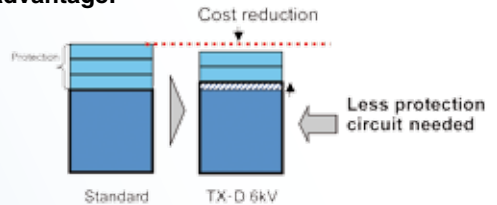

Advantage:

TX-TH

Features:

- Inrush current up to 7.5A for 10ms*

*(Precaution: When using at 7.5A, connection of NO (pin #5 and #8) and COM (pin #4 and #9) in the circuit is required.)

Advantage:

- For capacitive loads and lamp loads

Pin layout and schematic
(BOTTOM VIEW) 1 coil latching

TX-1

Features:

- Optimized for low level load

Test:

Sample: TX2-4.5V / TX2-4.5V-1

Contact material: AgPd+Au clad (stationary),
AgPd (movable)

Measurement condition:

20mV 1mA (1kHz), Delay time 200ms

[mΩ]

TX

[mΩ]

TX-1

General TX specifications:

- High contact capacity: 2A 30VDC
- Contact arrangement: 2c
- Twin crossbar contacts ensures high contact reliability
- Sealed construction allows automatic washing