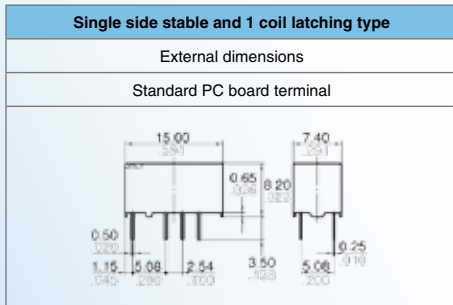

Pin layout and schematic
(BOTTOM VIEW) 1 coil latching

TX-1

Features:

- Optimized for low level load

Test:

Sample: TX2-4.5V / TX2-4.5V-1

Contact material: AgPd+Au clad (stationary),
AgPd (movable)

Measurement condition:

20mV 1mA (1kHz), Delay time 200ms

[mΩ]

TX

[mΩ]

TX-1

General TX specifications:

- High contact capacity: 2A 30VDC
- Contact arrangement: 2c
- Twin crossbar contacts ensures high contact reliability
- Sealed construction allows automatic washing

Features

Product family	Common Features	Difference to Standard TX
TX-S	Same housing, same pinning: THT, SMD SA and SMD SS type available	High sensitive: 50mW
TX-D	Same housing, same pinning: THT, SMD SA and SMD SS type available	Higher clearance and creepance distance between coil and contact: Surge breakdown voltage: 6kV instead of 2kV
TX-TH	Same housing, same pinning: THT, SMD SA and SMD SS type available	High inrush current 7,5A for 10ms
TX-1	Same housing, same pinning: THT, SMD SA and SMD SS type available	Optimized for low level load