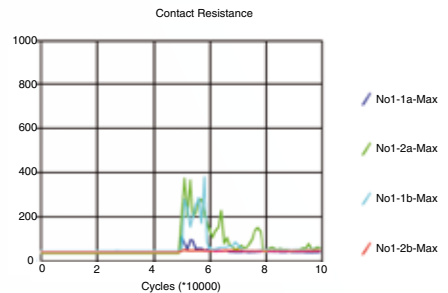

Advantage:

TX-TH

Features:

- Inrush current up to 7.5A for 10ms*

*(Precaution: When using at 7.5A, connection of NO (pin #5 and #8) and COM (pin #4 and #9) in the circuit is required.)

Advantage:

- For capacitive loads and lamp loads

Pin layout and schematic
(BOTTOM VIEW) 1 coil latching

TX-1

Features:

- Optimized for low level load

Test:

Sample: TX2-4.5V / TX2-4.5V-1

Contact material: AgPd+Au clad (stationary),
AgPd (movable)

Measurement condition:

20mV 1mA (1kHz), Delay time 200ms

[mΩ]

TX

[mΩ]

TX-1

General TX specifications:

- High contact capacity: 2A 30VDC
- Contact arrangement: 2c
- Twin crossbar contacts ensures high contact reliability
- Sealed construction allows automatic washing