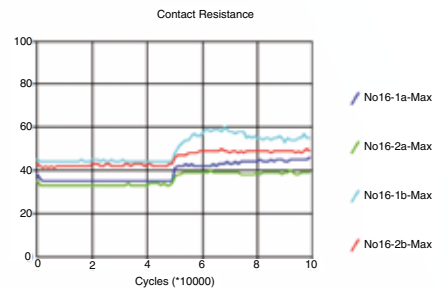

20mV 1mA (1kHz), Delay time 200ms

[mΩ]

TX

[mΩ]

TX-1

General TX specifications:

- High contact capacity: 2A 30VDC
- Contact arrangement: 2c
- Twin crossbar contacts ensures high contact reliability
- Sealed construction allows automatic washing

Features

Product family	Common Features	Difference to Standard TX
TX-S	Same housing, same pinning: THT, SMD SA and SMD SS type available	High sensitive: 50mW
TX-D	Same housing, same pinning: THT, SMD SA and SMD SS type available	Higher clearance and creepance distance between coil and contact: Surge breakdown voltage: 6kV instead of 2kV
TX-TH	Same housing, same pinning: THT, SMD SA and SMD SS type available	High inrush current 7,5A for 10ms
TX-1	Same housing, same pinning: THT, SMD SA and SMD SS type available	Optimized for low level load