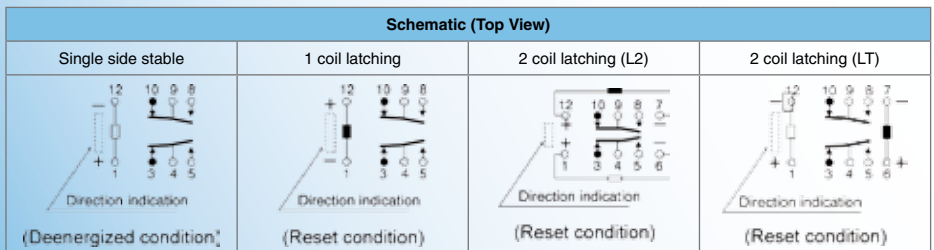

Pin layout and schematic
(BOTTOM VIEW) 1 coil latching

TX-1

Features:

- Optimized for low level load

Test:

Sample: TX2-4.5V / TX2-4.5V-1

Contact material: AgPd+Au clad (stationary),
AgPd (movable)

Measurement condition:

20mV 1mA (1kHz), Delay time 200ms

[mΩ]

TX

[mΩ]

TX-1

General TX specifications:

- High contact capacity: 2A 30VDC
- Contact arrangement: 2c
- Twin crossbar contacts ensures high contact reliability
- Sealed construction allows automatic washing

Features

Product family	Common Features	Difference to Standard TX
TX-S	Same housing, same pinning: THT, SMD SA and SMD SS type available	High sensitive: 50mW
TX-D	Same housing, same pinning: THT, SMD SA and SMD SS type available	Higher clearance and creepance distance between coil and contact: Surge breakdown voltage: 6kV instead of 2kV
TX-TH	Same housing, same pinning: THT, SMD SA and SMD SS type available	High inrush current 7,5A for 10ms
TX-1	Same housing, same pinning: THT, SMD SA and SMD SS type available	Optimized for low level load