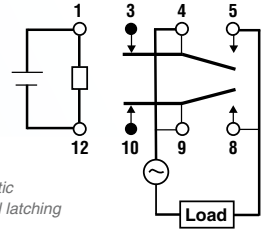

Advantage:

TX-TH

Features:

- Inrush current up to 7.5A for 10ms*

*(Precaution: When using at 7.5A, connection of NO (pin #5 and #8) and COM (pin #4 and #9) in the circuit is required.)

Advantage:

- For capacitive loads and lamp loads

Pin layout and schematic
(BOTTOM VIEW) 1 coil latching

TX-1

Features:

- Optimized for low level load

Test:

Sample: TX2-4.5V / TX2-4.5V-1

Contact material: AgPd+Au clad (stationary),
AgPd (movable)

Measurement condition:

20mV 1mA (1kHz), Delay time 200ms

[mΩ]

TX

[mΩ]

TX-1

General TX specifications:

- High contact capacity: 2A 30VDC
- Contact arrangement: 2c
- Twin crossbar contacts ensures high contact reliability
- Sealed construction allows automatic washing

Features

Product family	Common Features	Difference to Standard TX
TX-S	Same housing, same pinning: THT, SMD SA and SMD SS type available	High sensitive: 50mW
TX-D	Same housing, same pinning: THT, SMD SA and SMD SS type available	Higher clearance and creepance distance between coil and contact: Surge breakdown voltage: 6kV instead of 2kV
TX-TH	Same housing, same pinning: THT, SMD SA and SMD SS type available	High inrush current 7,5A for 10ms
TX-1	Same housing, same pinning: THT, SMD SA and SMD SS type available	Optimized for low level load