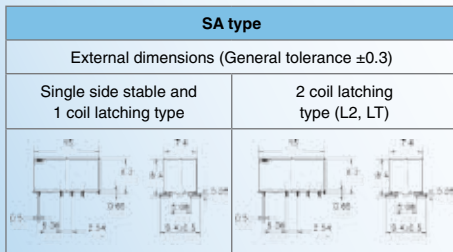

Pin layout and schematic
(BOTTOM VIEW) 1 coil latching

TX-1

Features:

- Optimized for low level load

Test:

Sample: TX2-4.5V / TX2-4.5V-1

Contact material: AgPd+Au clad (stationary),
AgPd (movable)

Measurement condition:

20mV 1mA (1kHz), Delay time 200ms

[mΩ]

TX

[mΩ]

TX-1

General TX specifications:

- High contact capacity: 2A 30VDC
- Contact arrangement: 2c
- Twin crossbar contacts ensures high contact reliability
- Sealed construction allows automatic washing

Features

Product family	Common Features	Difference to Standard TX
TX-S	Same housing, same pinning: THT, SMD SA and SMD SS type available	High sensitive: 50mW
TX-D	Same housing, same pinning: THT, SMD SA and SMD SS type available	Higher clearance and creepance distance between coil and contact: Surge breakdown voltage: 6kV instead of 2kV
TX-TH	Same housing, same pinning: THT, SMD SA and SMD SS type available	High inrush current 7,5A for 10ms
TX-1	Same housing, same pinning: THT, SMD SA and SMD SS type available	Optimized for low level load