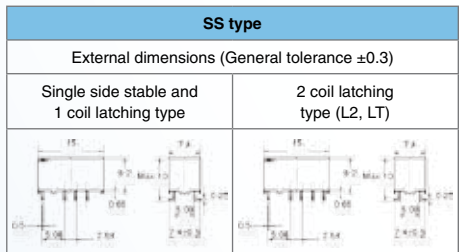

Pin layout and schematic
(BOTTOM VIEW) 1 coil latching

TX-1

Features:

- Optimized for low level load

Test:

Sample: TX2-4.5V / TX2-4.5V-1

Contact material: AgPd+Au clad (stationary),
AgPd (movable)

Measurement condition:

20mV 1mA (1kHz), Delay time 200ms

[mΩ]

TX

[mΩ]

TX-1

General TX specifications:

- High contact capacity: 2A 30VDC
- Contact arrangement: 2c
- Twin crossbar contacts ensures high contact reliability
- Sealed construction allows automatic washing

Features

Product family	Common Features	Difference to Standard TX
TX-S	Same housing, same pinning: THT, SMD SA and SMD SS type available	High sensitive: 50mW
TX-D	Same housing, same pinning: THT, SMD SA and SMD SS type available	Higher clearance and creepance distance between coil and contact: Surge breakdown voltage: 6kV instead of 2kV
TX-TH	Same housing, same pinning: THT, SMD SA and SMD SS type available	High inrush current 7,5A for 10ms
TX-1	Same housing, same pinning: THT, SMD SA and SMD SS type available	Optimized for low level load