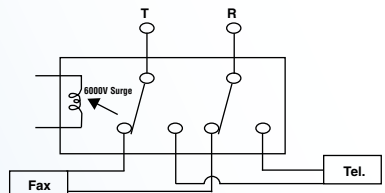

TX-S

Features:

- Nominal operating power of 50mW

Advantage:

- Suitable for battery powered applications
- High packing density

TX-D 6kV

Features:

- Breakdown voltage: 6000V
- EN60950 Standard
- Increased creepage and clearance between coil & contact
- Improved sealed & molding technology

Advantage:

TX-TH

Features:

- Inrush current up to 7.5A for 10ms*

*(Precaution: When using at 7.5A, connection of NO (pin #5 and #8) and COM (pin #4 and #9) in the circuit is required.)

Advantage:

- For capacitive loads and lamp loads

Pin layout and schematic
(BOTTOM VIEW) 1 coil latching

TX-1

Features:

- Optimized for low level load

Test:

Sample: TX2-4.5V / TX2-4.5V-1

Contact material: AgPd+Au clad (stationary),
AgPd (movable)

Measurement condition:

20mV 1mA (1kHz), Delay time 200ms

[mΩ]

TX

[mΩ]

TX-1

General TX specifications:

- High contact capacity: 2A 30VDC
- Contact arrangement: 2c
- Twin crossbar contacts ensures high contact reliability
- Sealed construction allows automatic washing