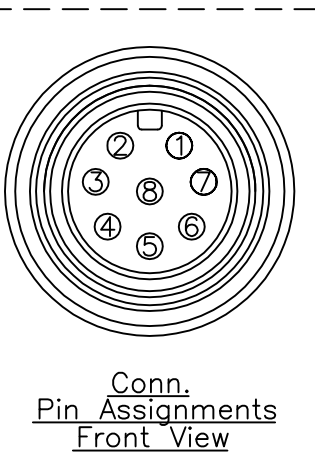

THIS DOCUMENT IS SUBJECT TO CHANGE WITHOUT NOTICE. IT IS CONFIDENTIAL AND A PROPERTY OF Amphenol LTW. DISCLOSURE TO THIRD PARTY HAS TO BE AUTHORIZED BY Amphenol LTW.

Conn.
Waterproof Rate: IP67

| | | | | |
|-------|--------------|-----|-------|----------|
| Shell | Drain | 地線 | Shell | |
| 3 | Brown | 棕 | 8 | Twist 對線 |
| 2 | White/Brown | 白/棕 | 7 | Twist 對線 |
| 8 | Green | 綠 | 6 | Twist 對線 |
| 5 | White/Green | 白/綠 | 3 | Twist 對線 |
| 7 | Blue | 藍 | 4 | Twist 對線 |
| 1 | White/Blue | 白/藍 | 5 | Twist 對線 |
| 4 | Orange | 橙 | 2 | Twist 對線 |
| 6 | White/Orange | 白/橙 | 1 | |
| Conn. | Wire Color | | Plug | |

Pin Out

- Note:
- * @@ Important Dimension To Check.
 - * Connector: Nylon+GF, Black
 - * Male Pin: Copper Alloy, Gold Plated
 - * Plug: RJ45 8P8C, Gold Plated
 - * Cable: Cat.5e SFTP 24AWG*4P+My+D+Al/My+B, PVC Jacket, OD=6.8mm, Black.

| | | | | | | | |
|----------------------|---|---------------------|--------------------------------------|--|--------------------------------|---------------------|--------------------|
| UNIT:mm | TITLE SENSOR,M12,CABLE 12S-08BMMM TO PLUG | | Amphenol LTW 安費諾亮泰企業股份有限公司 | | ITEM NO EUR12S-08BMMM-RJ-2M | DRAWN BY Galaxy | DATE 2013/12/12 |
| TOLERANCE ±0.5 mm | SCALE Free | SHEET 1 OF 1 | | | DWG NO EUR12S-08BMMM-RJ-2M | CHECKED BY Ann | DATE 2013/12/12 |
| REV. A | SIZE A4 | QC :Inspection Item | | | CUSTOMER LT003279 | APPROVED BY Aric | DATE 2013/12/12 |