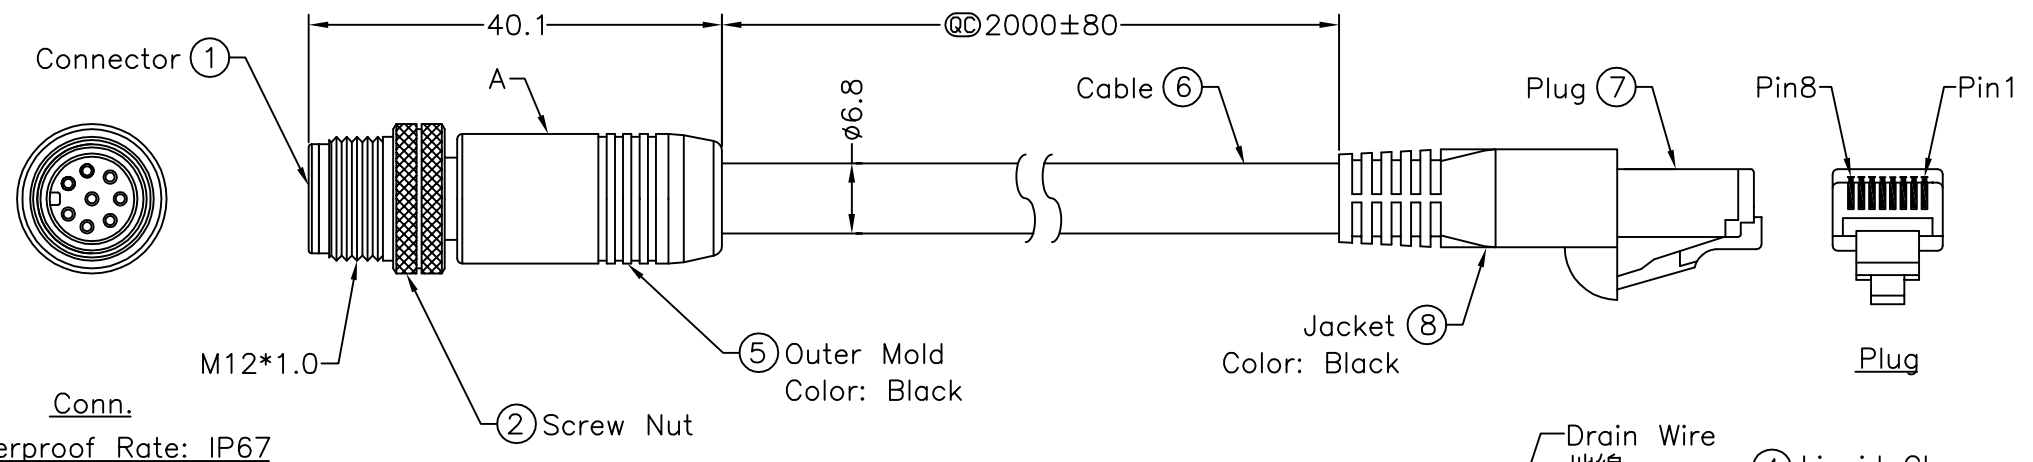

THIS DOCUMENT IS SUBJECT TO CHANGE WITHOUT NOTICE. IT IS CONFIDENTIAL AND A PROPERTY OF Amphenol LTW. DISCLOSURE TO THIRD PARTY HAS TO BE AUTHORIZED BY Amphenol LTW.

Conn.
Waterproof Rate: IP67

| | | | | |
|-------|--------------|-----|-------|----------|
| Shell | Drain | 地線 | Shell | |
| 3 | Brown | 棕 | 8 | Twist 對線 |
| 2 | White/Brown | 白/棕 | 7 | Twist 對線 |
| 8 | Green | 綠 | 6 | Twist 對線 |
| 5 | White/Green | 白/綠 | 3 | Twist 對線 |
| 7 | Blue | 藍 | 4 | Twist 對線 |
| 1 | White/Blue | 白/藍 | 5 | Twist 對線 |
| 4 | Orange | 橙 | 2 | Twist 對線 |
| 6 | White/Orange | 白/橙 | 1 | |
| Conn. | Wire Color | | Plug | |

Pin Out

- Note:
- * @@ Important Dimension To Check.
 - * Connector: Nylon+GF, Black
 - * Male Pin: Copper Alloy, Gold Plated
 - * Plug: RJ45 8P8C, Gold Plated
 - * Cable: Cat.5e SFTP 24AWG*4P+My+D+Al/My+B, PVC Jacket, OD=6.8mm, Black.

| | | | | | | | |
|----------------------|---|---------------------|--------------------------------------|--|--------------------------------|---------------------|--------------------|
| UNIT:mm | TITLE SENSOR,M12,CABLE 12S-08BMMM TO PLUG | | Amphenol LTW 安費諾亮泰企業股份有限公司 | | ITEM NO EUR12S-08BMMM-RJ-2M | DRAWN BY Galaxy | DATE 2013/12/12 |
| TOLERANCE ±0.5 mm | SCALE Free | SHEET 1 OF 1 | | | DWG NO EUR12S-08BMMM-RJ-2M | CHECKED BY Ann | DATE 2013/12/12 |
| REV. A | SIZE A4 | QC :Inspection Item | | | CUSTOMER LT003279 | APPROVED BY Aric | DATE 2013/12/12 |