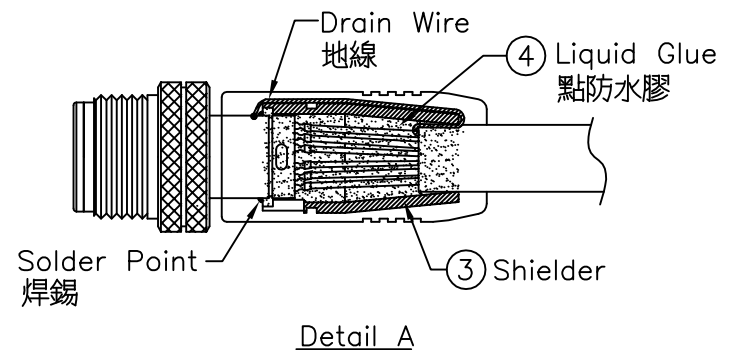

THIS DOCUMENT IS SUBJECT TO CHANGE WITHOUT NOTICE. IT IS CONFIDENTIAL AND A PROPERTY OF Amphenol LTW. DISCLOSURE TO THIRD PARTY HAS TO BE AUTHORIZED BY Amphenol LTW.

Conn.
Waterproof Rate: IP67

| | | | | |
|-------|--------------|-----|-------|----------|
| Shell | Drain | 地線 | Shell | |
| 3 | Brown | 棕 | 8 | Twist 對線 |
| 2 | White/Brown | 白/棕 | 7 | Twist 對線 |
| 8 | Green | 綠 | 6 | Twist 對線 |
| 5 | White/Green | 白/綠 | 3 | Twist 對線 |
| 7 | Blue | 藍 | 4 | Twist 對線 |
| 1 | White/Blue | 白/藍 | 5 | Twist 對線 |
| 4 | Orange | 橙 | 2 | Twist 對線 |
| 6 | White/Orange | 白/橙 | 1 | |
| Conn. | Wire Color | | Plug | |

Pin Out

- Note:
- * @@ Important Dimension To Check.
 - * Connector: Nylon+GF, Black
 - * Male Pin: Copper Alloy, Gold Plated
 - * Plug: RJ45 8P8C, Gold Plated
 - * Cable: Cat.5e SFTP 24AWG*4P+My+D+Al/My+B, PVC Jacket, OD=6.8mm, Black.

| | | | | | | | |
|----------------------|---|---------------------|--------------------------------------|--|--------------------------------|---------------------|--------------------|
| UNIT:mm | TITLE SENSOR,M12,CABLE 12S-08BMMM TO PLUG | | Amphenol LTW 安費諾亮泰企業股份有限公司 | | ITEM NO EUR12S-08BMMM-RJ-2M | DRAWN BY Galaxy | DATE 2013/12/12 |
| TOLERANCE ±0.5 mm | SCALE Free | SHEET 1 OF 1 | | | DWG NO EUR12S-08BMMM-RJ-2M | CHECKED BY Ann | DATE 2013/12/12 |
| REV. A | SIZE A4 | QC :Inspection Item | | | CUSTOMER LT003279 | APPROVED BY Aric | DATE 2013/12/12 |