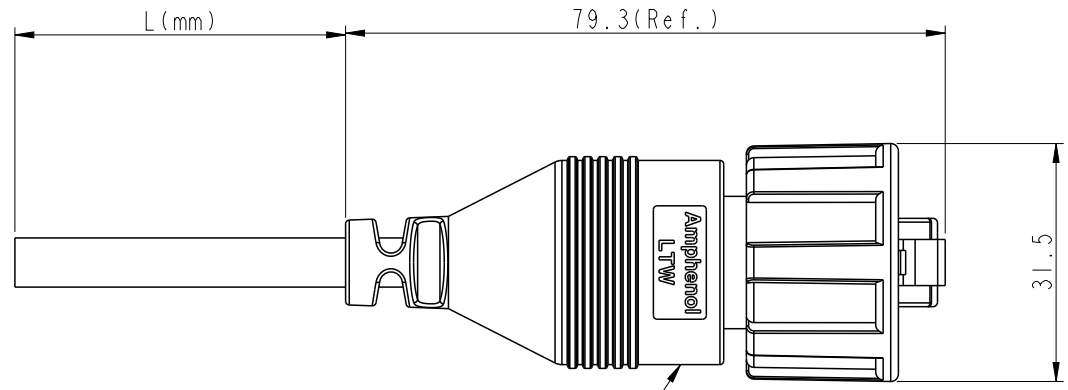

REV.	ECN NO.	DATE	SIGN	DESCRIPTION

ROP-5SAMMM-TLM7BXX
 XX: 01~99Meter
 01: 01Meter
 02: 02Meters
 :
 :
 99: 99Meters
 Cable Length(L):01~99Meters

Pin Out		
Wire Color	Plug	
Drain Wire	Shield	
Brown	8	Twist
Brown/white	7	
Green	6	Twist
Blue/white	5	Twist
Blue	4	Twist
Green/white	3	
Orange	2	Twist
Orange/white	1	

- Note:
- * Waterproof Rate: IP67.
 - * Housing: Nylon, Black.
 - * Plug: PC, Gold Plated, Shielded
 - * Lock Nut: Nylon+GF, Black.
 - * Gasket: Silicone, Black.
 - * Seal: Silicone, Black.
 - * Sealing Nut: Nylon, Black.
 - * Cable: FTP, 24#*4P+MY+D+AL/MY, OD6, Black.

UNIT:mm		TITLE		<h1>Amphenol LTW</h1> <p>安費諾亮泰企業股份有限公司</p>	ITEM NO	DRAWN BY	DATE
		RJ45 Plug Cable, ODVA, Cat 5e			DWG NO	Raison_liao	2013-03-18
TOLERANCE		SCALE	SIZE	SHEET	OF	CHECKED BY	DATE
.X ±0.25		1:1	A4	1	1	TONY	2013-03-13
.XX ±0.1		REV.	WC-REV.	Inspection item		APPROVED BY	DATE
.XXX ±0.05		A	A.6			VICTOR	2013-03-13
ANGLES ±1°				CUSTOMER			
				ALTW			