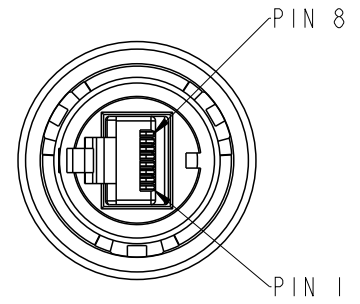

REV.	ECN NO.	DATE	SIGN	DESCRIPTION

ROP-5SAMMM-TLM7BXX
 XX: 01~99Meter
 01: 01Meter
 02: 02Meters
 :
 :
 99: 99Meters
 Cable Length(L):01~99Meters

Pin Out		
Wire Color	Plug	
Drain Wire	Shield	
Brown	8	Twist
Brown/white	7	
Green	6	Twist
Blue/white	5	Twist
Blue	4	Twist
Green/white	3	
Orange	2	Twist
Orange/white	1	

- Note:
- * Waterproof Rate: IP67.
 - * Housing: Nylon, Black.
 - * Plug: PC, Gold Plated, Shielded
 - * Lock Nut: Nylon+GF, Black.
 - * Gasket: Silicone, Black.
 - * Seal: Silicone, Black.
 - * Sealing Nut: Nylon, Black.
 - * Cable: FTP, 24#*4P+MY+D+AL/MY, OD6, Black.

UNIT:mm		TITLE		<h1>Amphenol LTW</h1> <p>安費諾亮泰企業股份有限公司</p>	ITEM NO	DRAWN BY	DATE
		RJ45 Plug Cable, ODVA, Cat 5e			DWG NO	Raison_liao	2013-03-18
TOLERANCE		SCALE	SIZE	SHEET	OF	CHECKED BY	DATE
.X ±0.25		1:1	A4	1	1	TONY	2013-03-13
.XX ±0.1		REV.	WC-REV.	Inspection item		APPROVED BY	DATE
.XXX ±0.05		A	A.6			VICTOR	2013-03-13
ANGLES ±1°				CUSTOMER			
				ALTW			